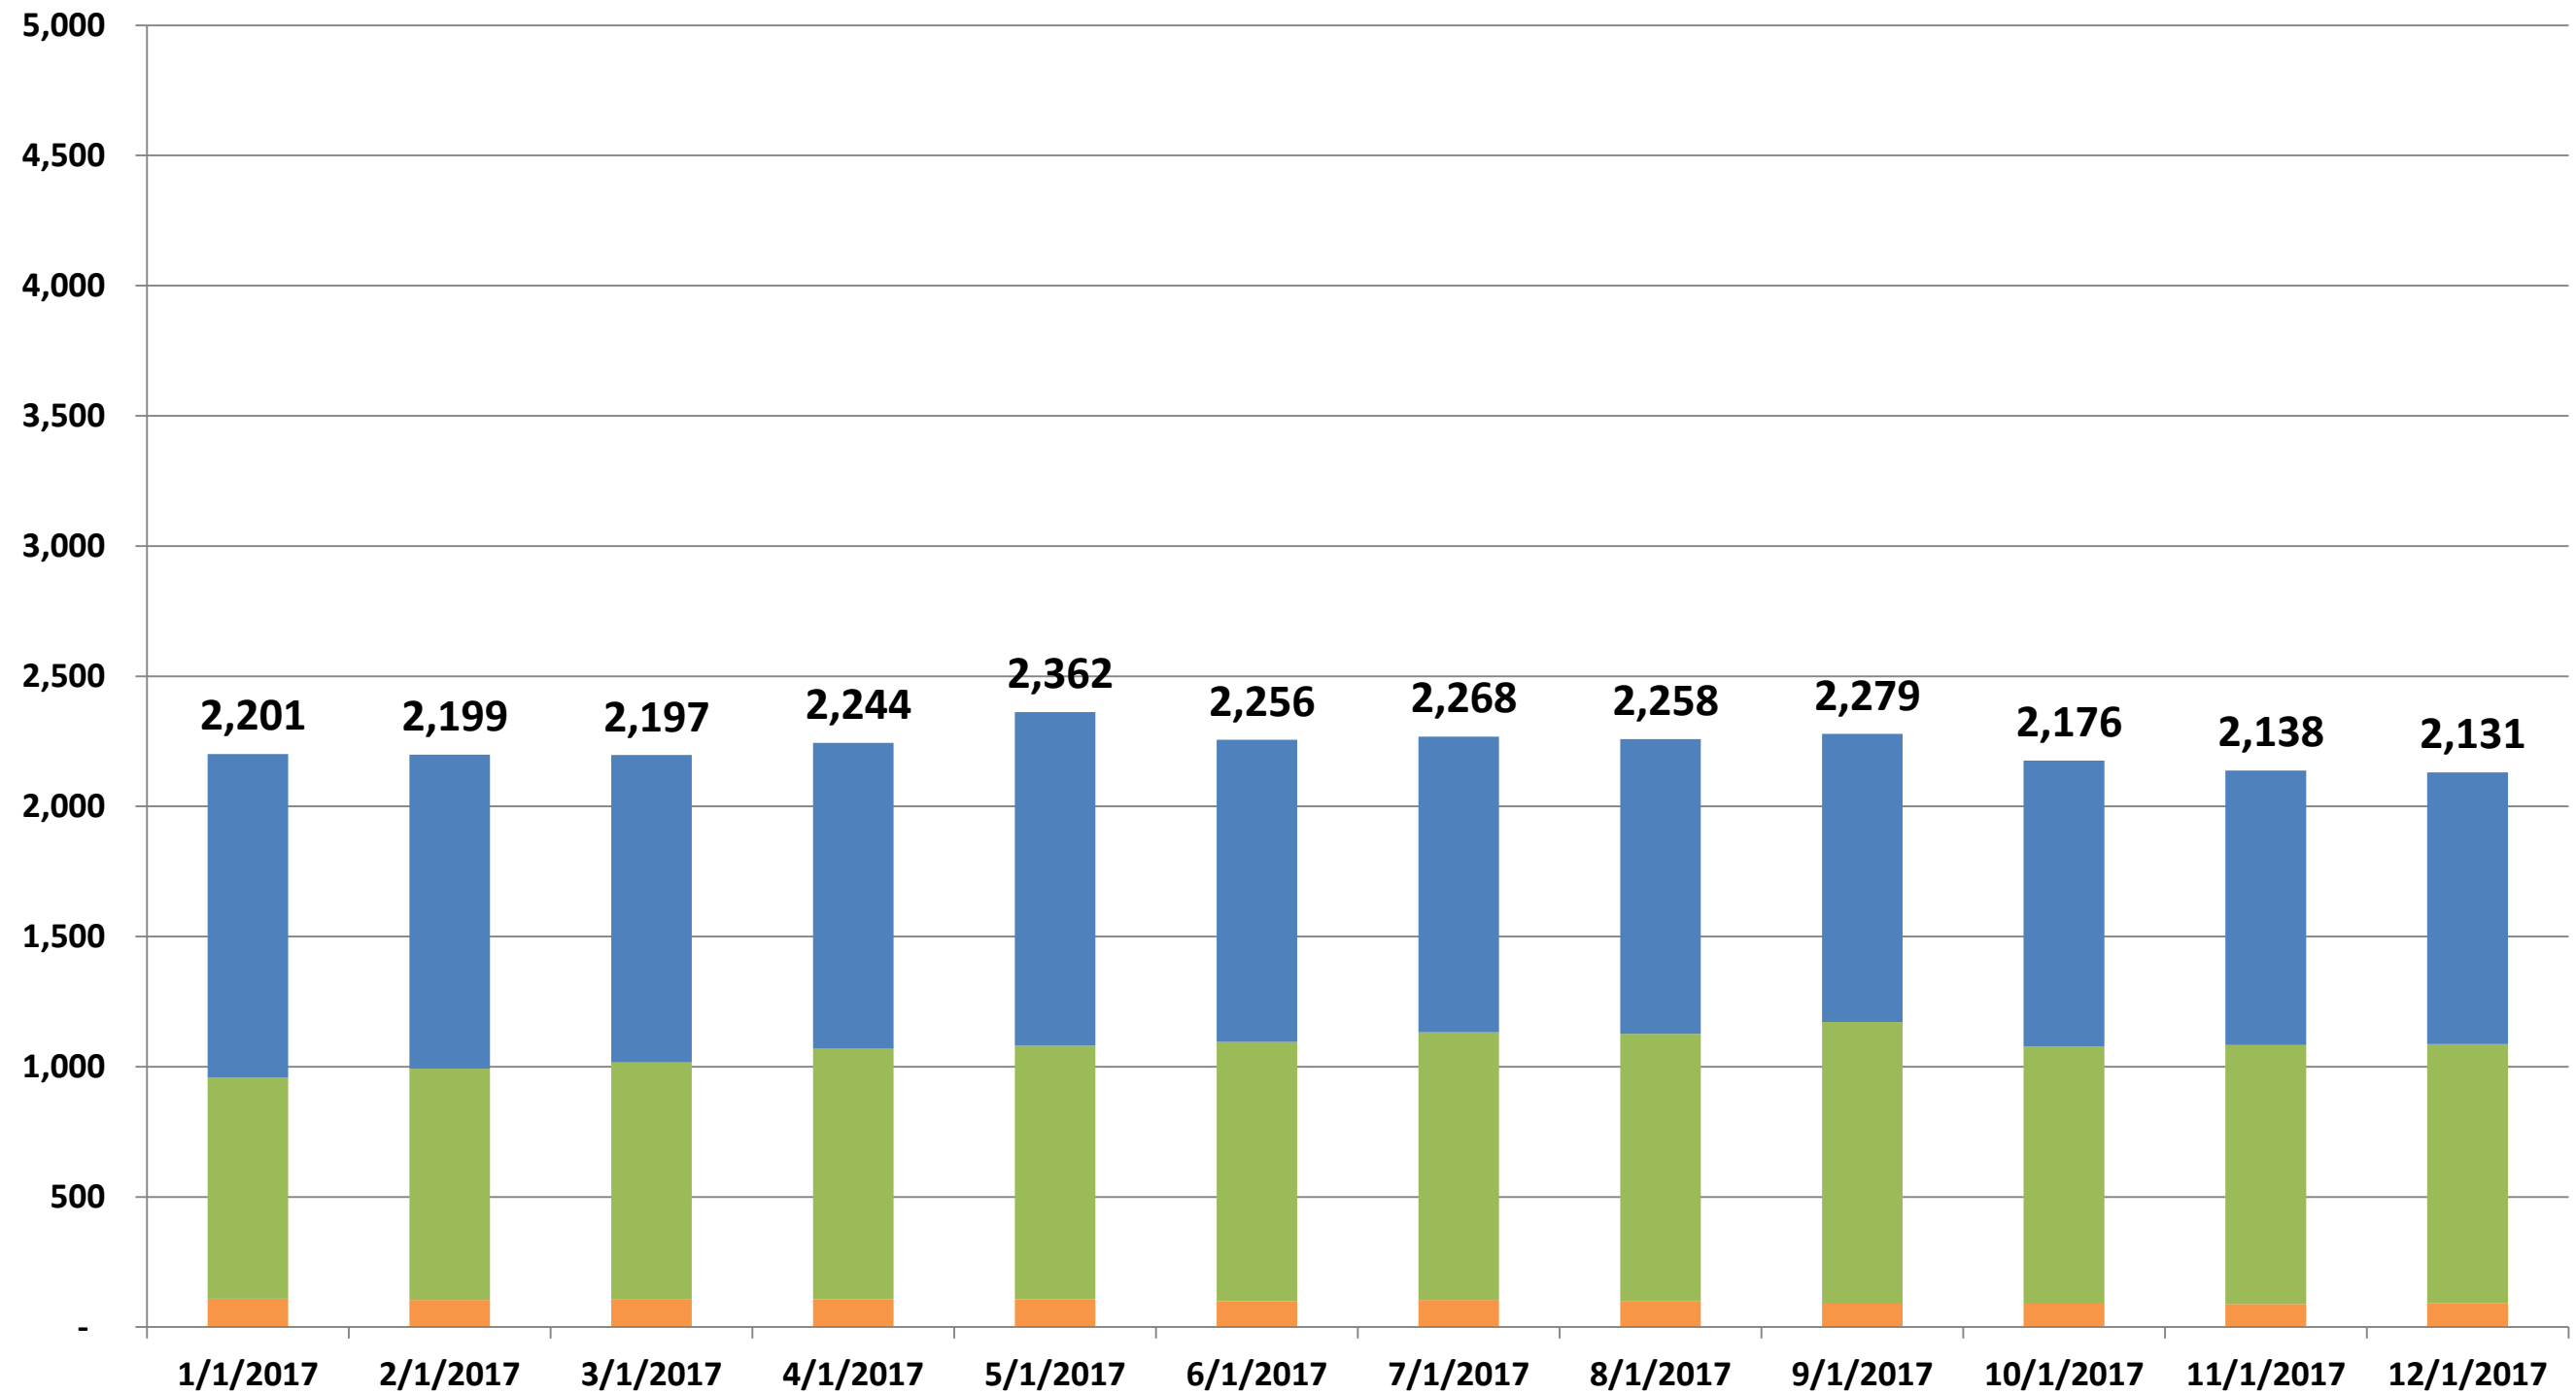

Juvenile Probation - 2017

	1/1/2017	2/1/2017	3/1/2017	4/1/2017	5/1/2017	6/1/2017	7/1/2017	8/1/2017	9/1/2017	10/1/2017	11/1/2017	12/1/2017
Total	2,201	2,199	2,197	2,244	2,362	2,256	2,268	2,258	2,279	2,176	2,138	2,131
Formal Probation (Excluding Placement)	1,243	1,206	1,181	1,175	1,281	1,161	1,136	1,131	1,107	1,097	1,055	1,044
Informal Probation/Pre-Adjudication	849	889	908	962	974	995	1,028	1,029	1,082	989	994	996
In-State/Out-of-State Placement	109	104	108	107	107	100	104	98	90	90	89	91