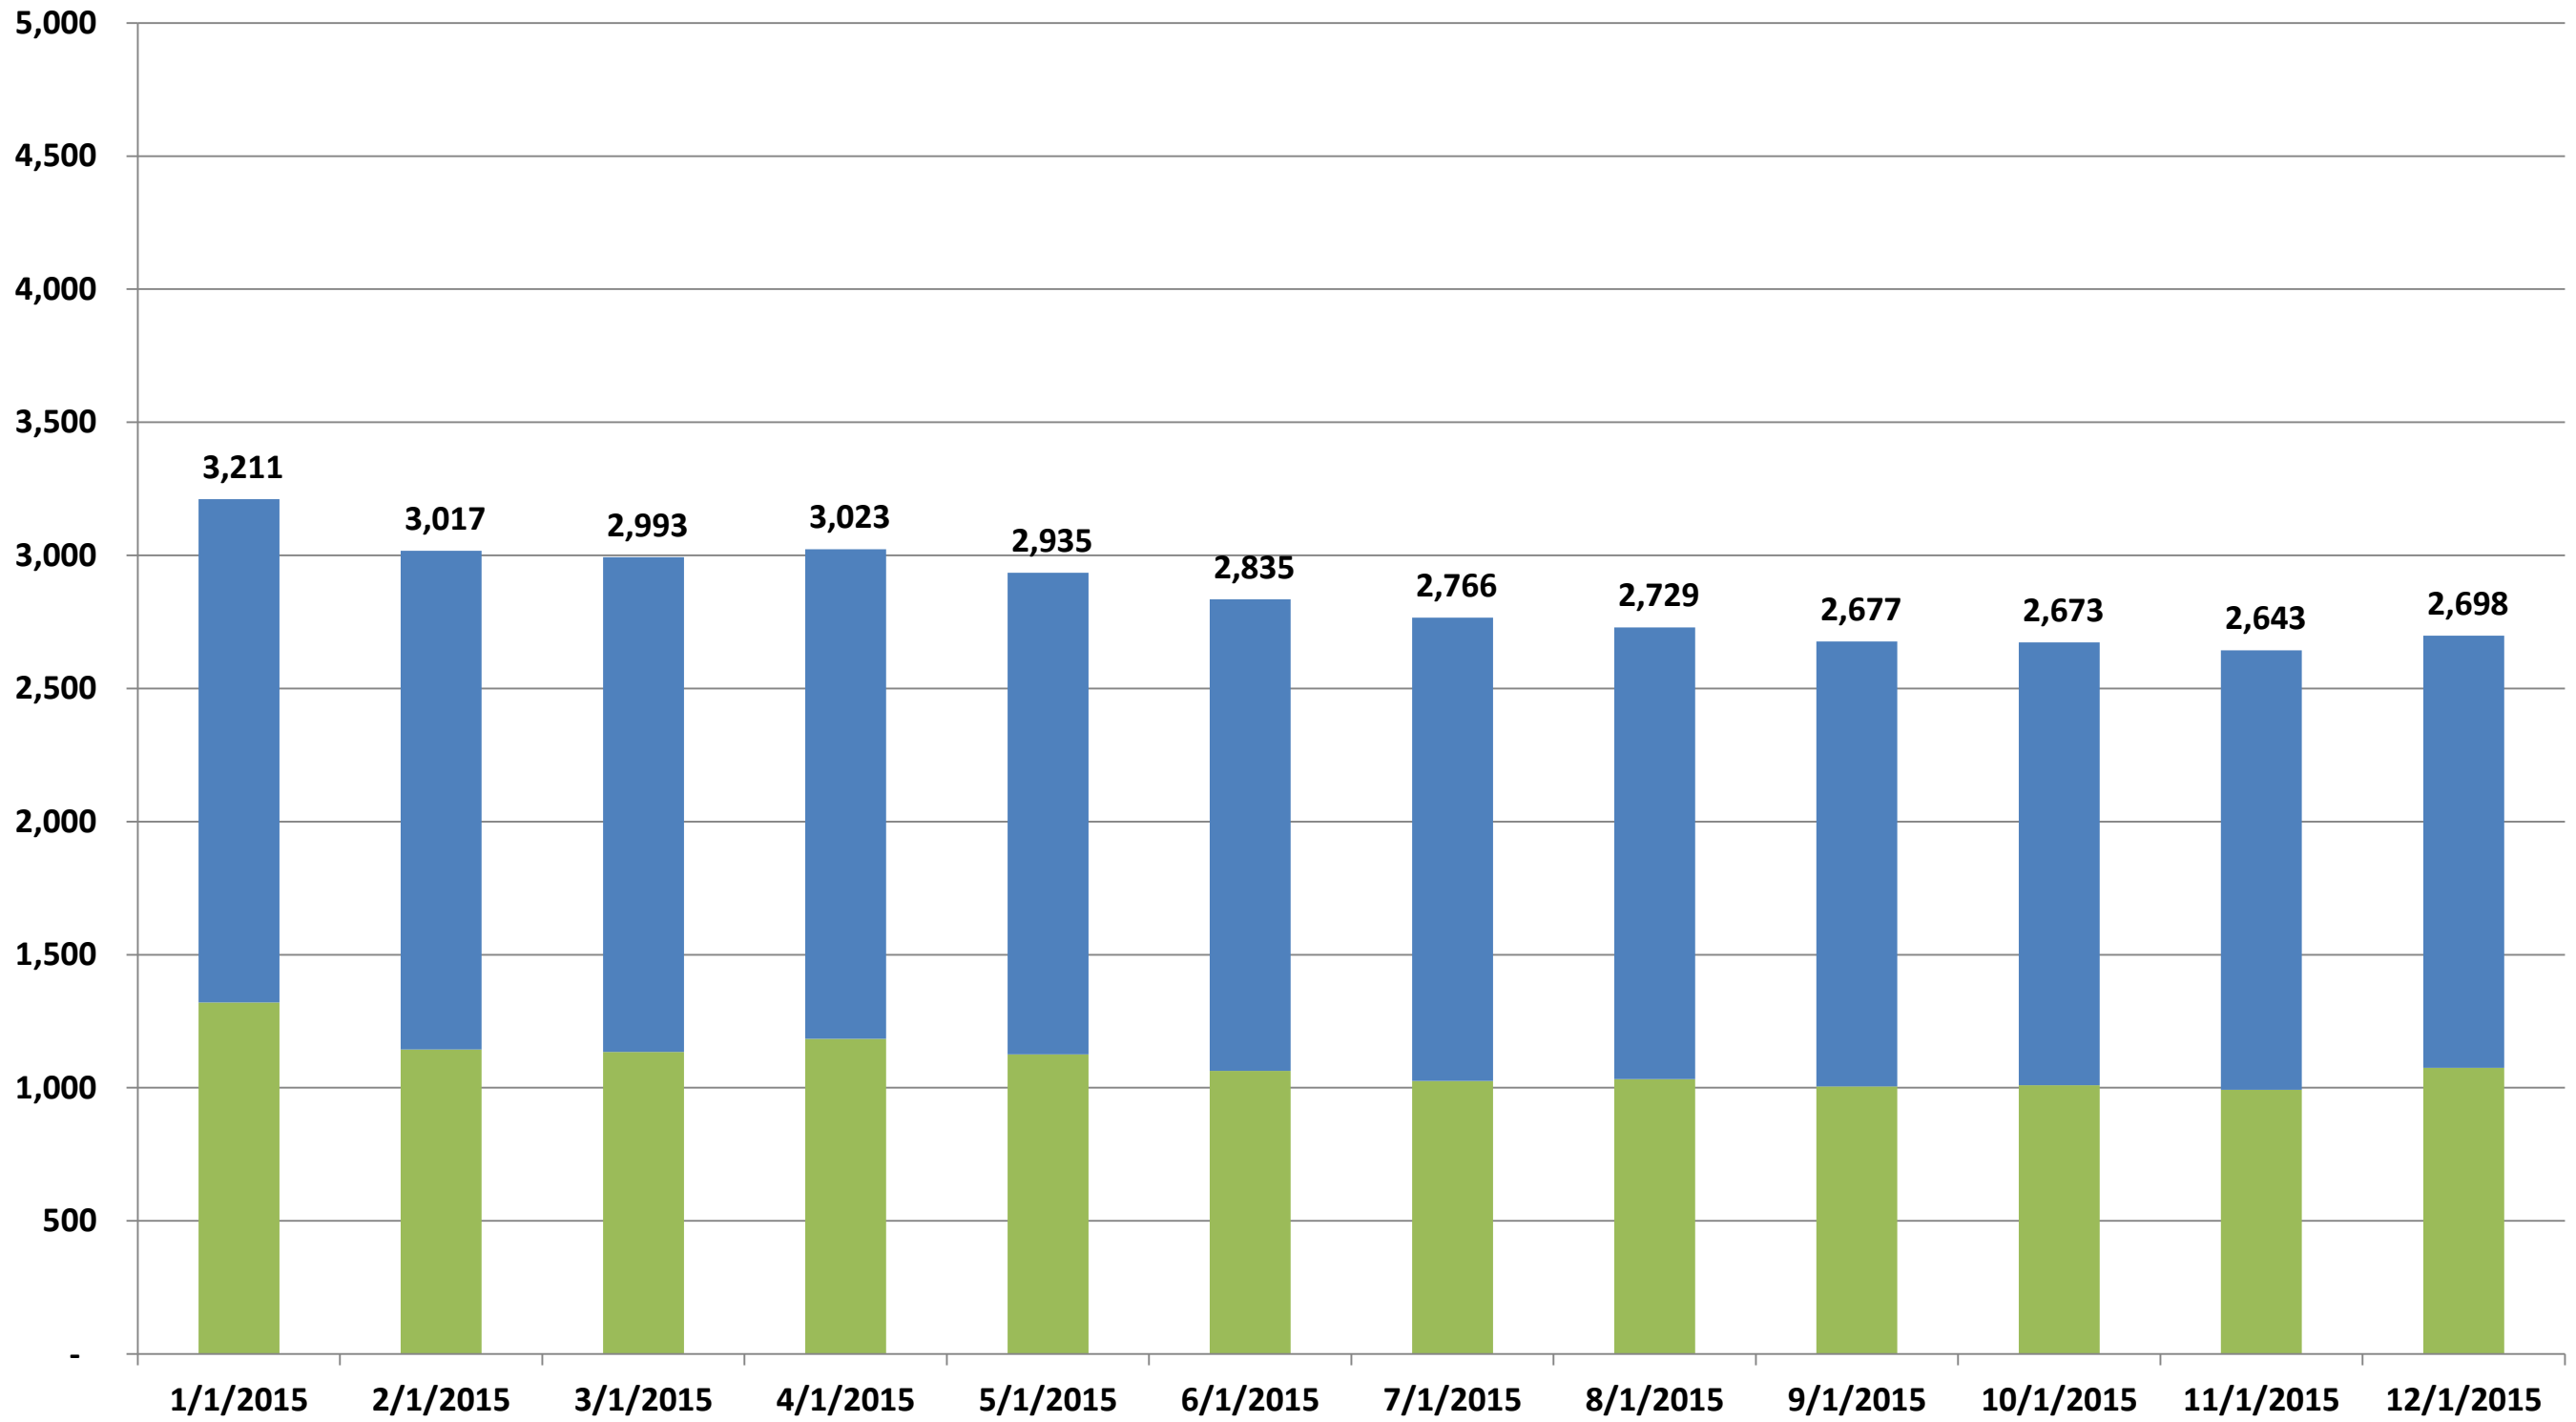

Juvenile Probation - 2015

	1/1/2015	2/1/2015	3/1/2015	4/1/2015	5/1/2015	6/1/2015	7/1/2015	8/1/2015	9/1/2015	10/1/2015	11/1/2015	12/1/2015
Total	3,211	3,017	2,993	3,023	2,935	2,835	2,766	2,729	2,677	2,673	2,643	2,698
Formal Probation	1,890	1,873	1,858	1,839	1,809	1,772	1,740	1,696	1,672	1,664	1,651	1,623
Informal Probation/Pre-Adjudication	1,321	1,144	1,135	1,184	1,126	1,063	1,026	1,033	1,005	1,009	992	1,075